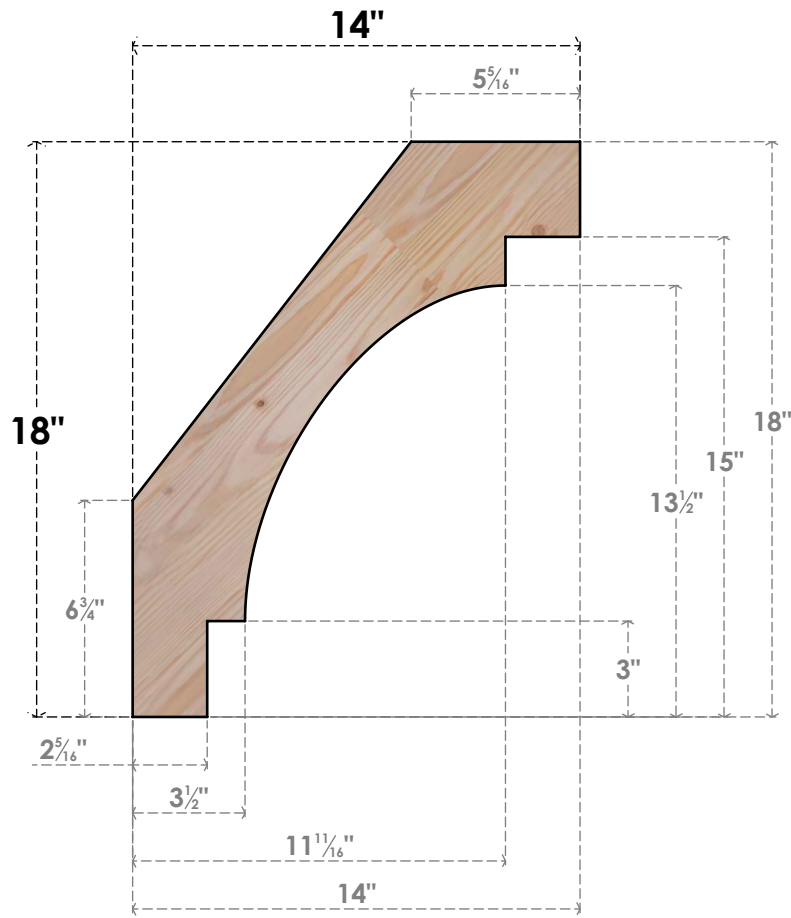

BRC04X14X18MRC00SDF

3 1/2"W X 14"D X 18"H MERCED SMOOTH BRACE, DOUGLAS FIR

SIDE

FRONT

EKENA MILLWORK
 2300 WEST MAIN ST.
 CLARKSVILLE, TX 75426
 TOLL FREE: 866-607-0453
 WWW.EKENAMILLWORK.COM

NOTES

1. INSTALLATION TO BE COMPLETED IN ACCORDANCE WITH MANUFACTURER'S SPECIFICATIONS.
2. DRAWING MAY NOT BE TO SCALE
3. THIS DRAWING IS INTENDED FOR DESIGN AND PLANNING PURPOSES ONLY.
4. ALL INFORMATION CONTAINED HEREIN WAS CURRENT AT THE TIME OF DEVELOPMENT BUT MUST BE REVIEWED AND APPROVED BY THE PRODUCT MANUFACTURER TO BE CONSIDERED ACCURATE.
5. PRODUCTS ARE NOT KILN DRIED. THIS ITEM IS UNIQUE AND WILL CONTAIN THE NATURAL VARIATIONS THAT THE WOOD SPECIES OFFERS. THIS MAY RESULT IN VARIATIONS UP TO 1/4"